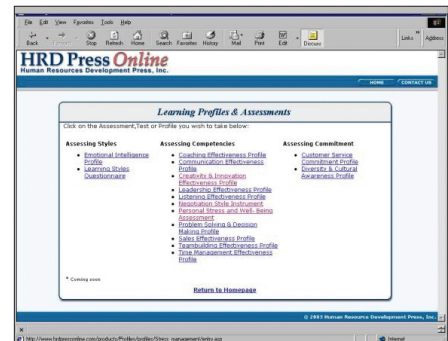

# Learning Profile™ Assessments

Unlimited Access Online or Paper (more than 20)

Each Licensee gains access to a complete selection of competency profile assessments that are easy to use, informative, and effective. Individuals are quickly provided a powerful synopsis of their skill level, a 10/10 report of strengths and improvement areas, a development plan outline, and more. Our **Learning Profile Assessments** provide the perfect foundation for self-development and are available for unlimited access online or in print.

## Learning Profiles Competencies Included

- Creativity and Innovation
- Coaching Effectiveness
- Communication Effectiveness
- Creativity and Innovation
- Customer Service
- Diversity and Cultural Awareness
- Emotional Intelligence
- Goal and Objective Setting
- Leadership Effectiveness
- Learning Styles
- Listening Effectiveness
- Management Effectiveness
- Management Styles
- Negotiation
- Personal Stress & Well Being
- Problem Solving
- Sales Effectiveness
- Teambuilding Effectiveness
- Time Management Effectiveness